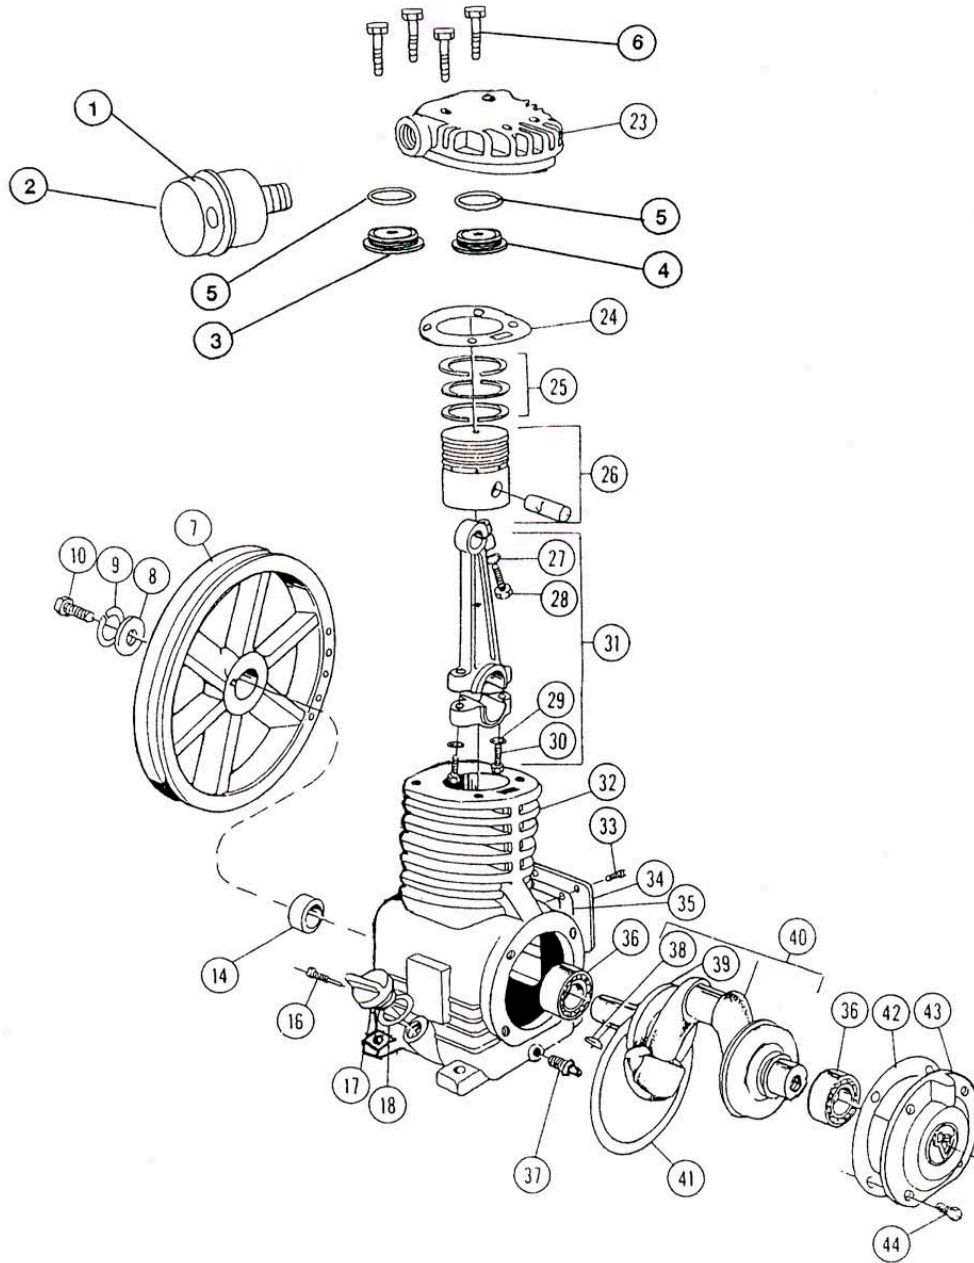

# 123 Series Compressor Pump

Ref. No.	Part No.	Description	Qty	Ref. No.	Part No.	Description	Qty
1	356-9406	Silencer assembly	1	27	SS-3673	Shakeproof lockwasher internal 1/4"	1
2	356-9701	Replacement filter element	1	28	21741-194	Screw	1
■ 3	123-417	Intake valve assembly	1	29	SS-3674	Shakeproof lockwasher internal 5/16"	2
■ 4	123-405	Exhaust valve assembly	1	30	21741-193	Screw	2
■ 5	123-28	Valve gasket	2	31	45856-170	Rod & cap assembly	1
6	SS-39	Head bolt	4	32	123-9700	cylinder and crankcase	1
7	31438-124	Flywheel	1	33	SS-1	Hex head cap screw 1/4-20X1/2"	5
8	32233-122	Flywheel washer	1	34	123-11	Inspection plate	1
9	SS-3607	3/8" medium lock washer	1	35	123-14	Inspection plate gasket	1
■ 10	SS-25	Hex head cap screw 3/8-16X1"	1	36	130-23	Ball bearing	2
14	130-111	Oil seal	1	37	DV-500	Oil drain valve	1
16	220-6	Oil pickup ring retainer	1	38	SS-1578	Key number 13 1X3/16"	1
■ 17	NCB-303-1	Oil filler plug	1	39	225-43	Oil cup	1
18	SS-267	O ring	1	40	123-9400	Crankshaft & oil cup assembly	1
23	123-24	Cylinder head	1	41	32541-115	Oil pickup ring	1
24	123-26	Cylinder head gasket	1	42	38281-110	End plate gasket	1
25	KK-9806	Ring Kit	1	43	37331-106	End plate	1
26	45855-131	Piston and pin assembly	1	44	SS-12	Hex head cap screw 5/16-18X3/4"	4

Note: All gaskets available in one kit under Part No. GK-9405

■ These parts should be kept on hand for service convenience