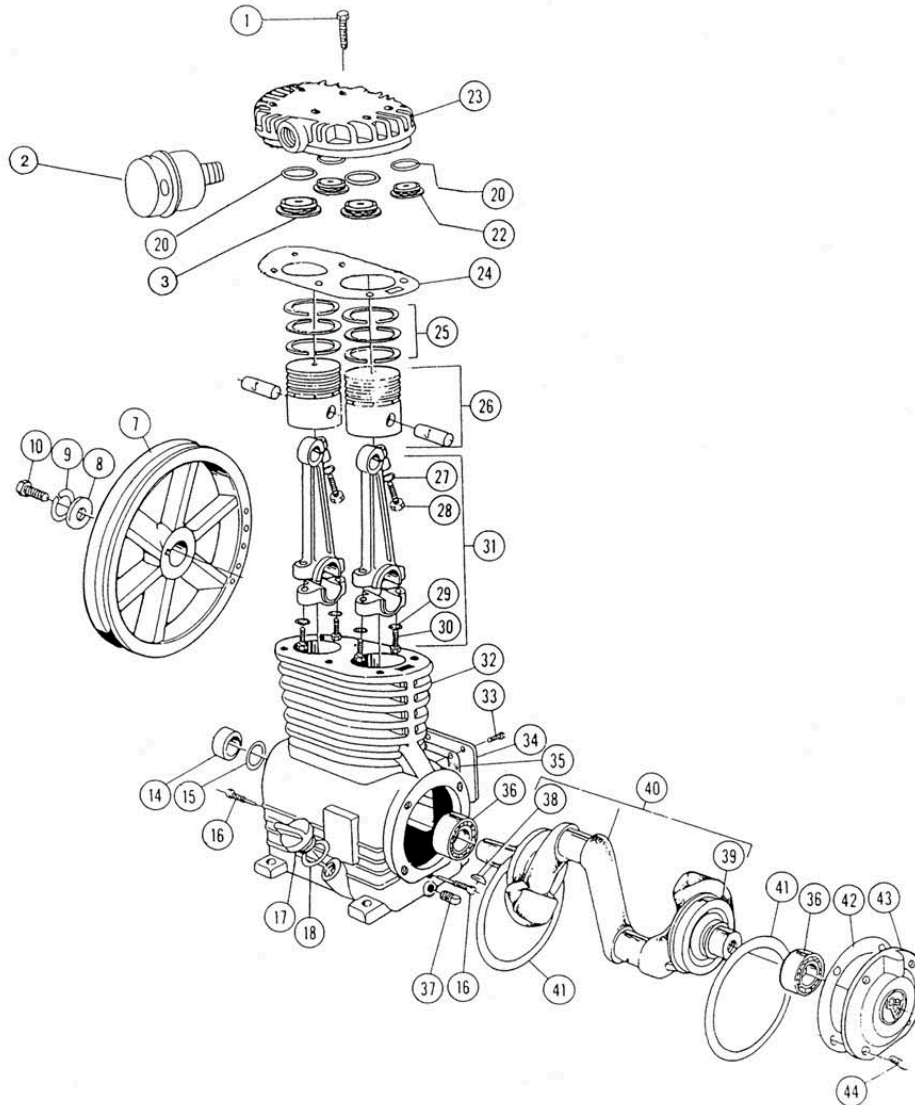

# Devair 223 Compressor Pump

| Ref. No. | Part No.    | Description                  | Qty |
|----------|-------------|------------------------------|-----|
| 1        | SS-29       | Hex Head Cap Screw 3/8-16X2  | 6   |
| 2        | 356-9406    | Silencer assembly            | 1   |
|          | 356-9701    | Replacement filter element   | 1   |
| ■ 3      | 123-417     | Intake valve assembly        | 2   |
| 7        | 31438-124   | Flywheel                     | 1   |
| 8        | 32233-122   | Flywheel washer              | 1   |
| 9        | SS-3607     | 3/8" medium lock washer      | 1   |
| 10       | SS-25       | Hex head cap screw 3/8-16X1" | 1   |
| 14       | 130-111     | Oil seal                     | 1   |
| 15       | 330-160     | Washer                       | 1   |
| ■ 16     | 220-6       | Oil pickup ring retainer     | 1   |
| 17       | NCB-303-1   | Oil filler plug              | 1   |
| ■ 18     | SS-2670     | O ring                       | 1   |
| ■ 20     | 123-28      | Valve gasket                 | 4   |
| 22       | 123-405     | Exhaust valve assembly       | 2   |
| 23       | 37132-120-1 | Cylinder head                | 1   |
| 24       | 38547-108   | Cylinder head gasket         | 1   |
| 25       | KK-9848     | Ring Kit                     | 2   |
|          | KK-9849     | .020 oversize ring kit       | 2   |

# Devair 223 Compressor Pump

**Ref.**

| No. | Part No. | Description             |
|-----|----------|-------------------------|
| 1   | CPR-9401 | Plunger/flyweight ass'y |
| 2   | CPR-9004 | Valve Stem              |
| 3   | 445-144  | Gasket                  |
| 4   | CPR-9009 | Valve/cup body          |
| 5   | SS-10022 | Socket head screw       |
| 6   | SS-8553  | Compression fitting     |
| 7   | CPR-9007 | Ball                    |
| 8   | CPR-9006 | Valve spring            |
| 9   | CPR-9000 | Plug/guide              |