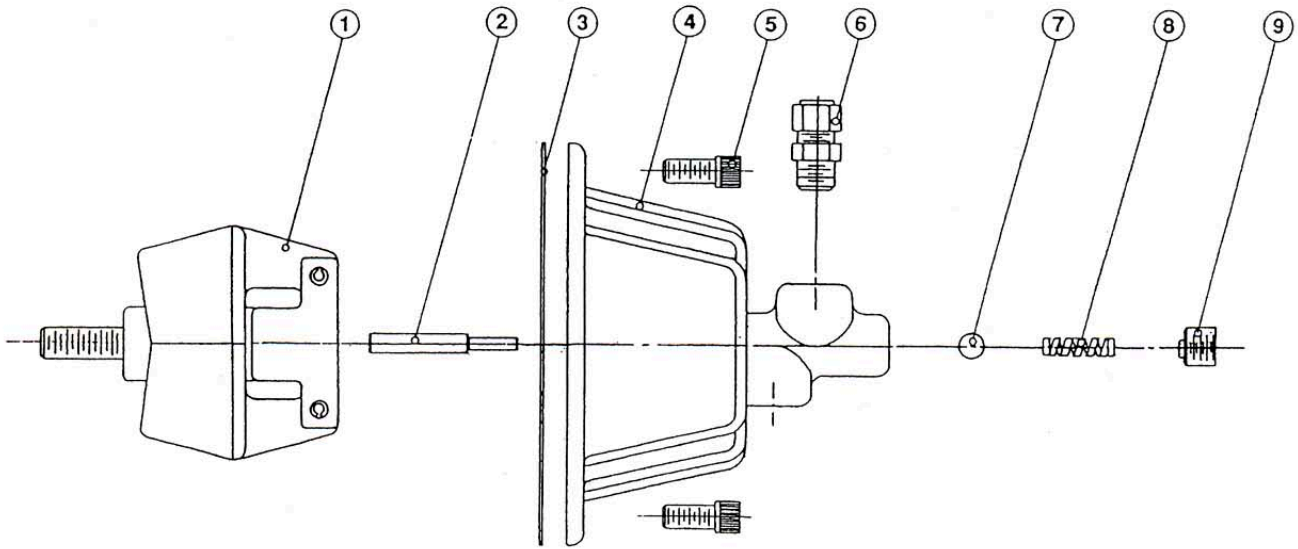

# Devair 223 Compressor Pump

| Ref. No. | Part No.    | Description                  | Qty |
|----------|-------------|------------------------------|-----|
| 1        | SS-29       | Hex Head Cap Screw 3/8-16X2  | 6   |
| 2        | 356-9406    | Silencer assembly            | 1   |
|          | 356-9701    | Replacement filter element   | 1   |
| ■ 3      | 123-417     | Intake valve assembly        | 2   |
| 7        | 31438-124   | Flywheel                     | 1   |
| 8        | 32233-122   | Flywheel washer              | 1   |
| 9        | SS-3607     | 3/8" medium lock washer      | 1   |
| 10       | SS-25       | Hex head cap screw 3/8-16X1" | 1   |
| 14       | 130-111     | Oil seal                     | 1   |
| 15       | 330-160     | Washer                       | 1   |
| ■ 16     | 220-6       | Oil pickup ring retainer     | 1   |
| 17       | NCB-303-1   | Oil filler plug              | 1   |
| ■ 18     | SS-2670     | O ring                       | 1   |
| ■ 20     | 123-28      | Valve gasket                 | 4   |
| 22       | 123-405     | Exhaust valve assembly       | 2   |
| 23       | 37132-120-1 | Cylinder head                | 1   |
| 24       | 38547-108   | Cylinder head gasket         | 1   |
| 25       | KK-9848     | Ring Kit                     | 2   |
|          | KK-9849     | .020 oversize ring kit       | 2   |

# Devair 223 Compressor Pump

**Ref.**

| No. | Part No. | Description             |
|-----|----------|-------------------------|
| 1   | CPR-9401 | Plunger/flyweight ass'y |
| 2   | CPR-9004 | Valve Stem              |
| 3   | 445-144  | Gasket                  |
| 4   | CPR-9009 | Valve/cup body          |
| 5   | SS-10022 | Socket head screw       |
| 6   | SS-8553  | Compression fitting     |
| 7   | CPR-9007 | Ball                    |
| 8   | CPR-9006 | Valve spring            |
| 9   | CPR-9000 | Plug/guide              |